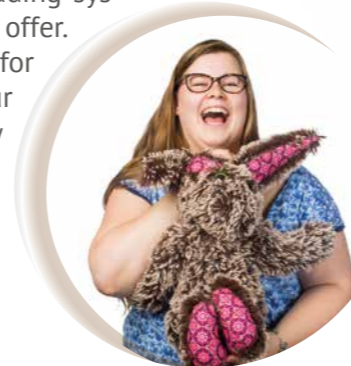

Enjoy the easiness ...

The baby lock brand has been appreciated for its ease of use for decades. Both beginners and advanced sewers can enjoy the machines' special technical features, such as the handy air threading system, and all of the possibilities they offer. Even if you are using the machine for the first time, you can focus on your project and start sewing immediately without tiresome threading. Everybody loves the outstanding sewing results, no matter what fabrics and threads are used.

Jet-Air Threading™ System

Developed by baby lock in 1993