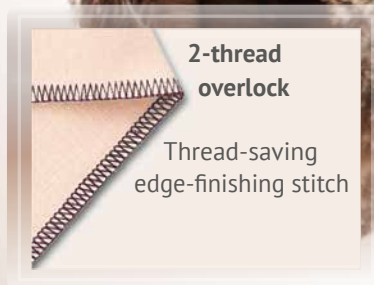

Stitch selection

4 years warranty

2 years statutory warranty plus
2 years baby lock extended warranty

MADE IN
JAPAN

baby lock

Nordstraße 31
09247 Chemnitz
Germany

Internet: www.babylock.co.uk
E-mail: info@babylock.co.uk
Phone: +49 3722 / 40 82 200