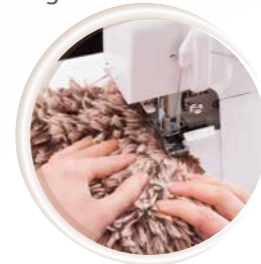

baby lock

enspire

Small but mighty

Sewing is a hobby that offers you a high degree of individuality, and allows you to follow your artistic inclinations, exchanging ideas with fellow enthusiasts. This is the baby lock ideal!

The enspire is baby lock's most compact overlock machine. It's manual thread tension can be finely tuned to each stitch and fabric, allowing total control. Thanks to the bright LED lamp, you can see every modification immediately. The cutter gap and chaining finger move together at the same time to adapt the stitch width individually. Fraying edges belong to the past.